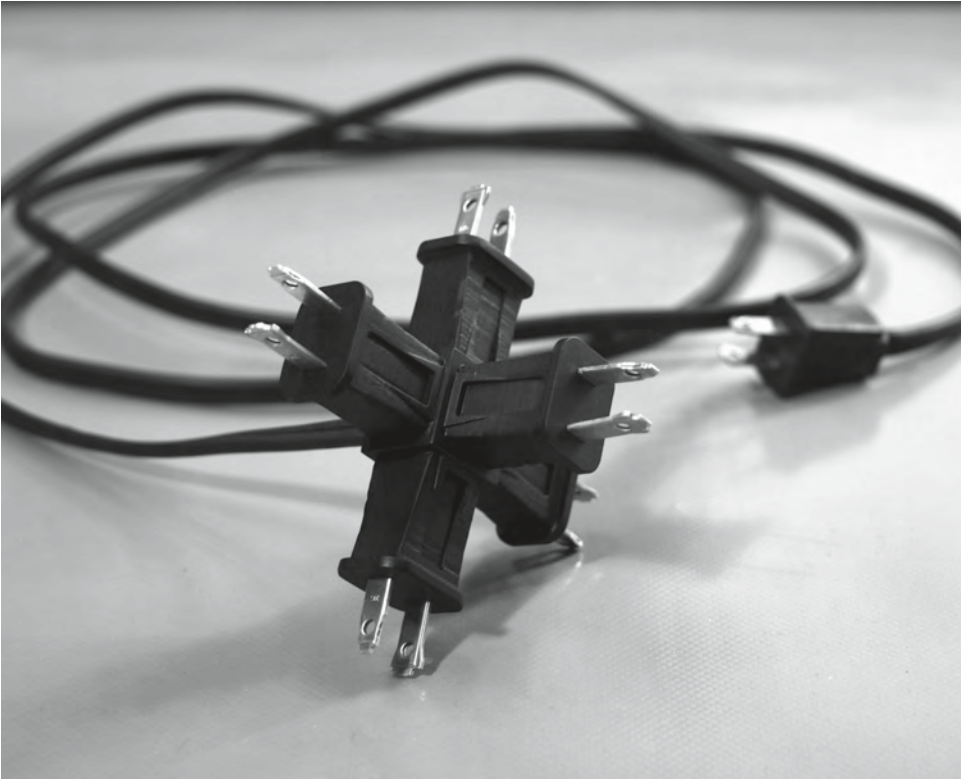

Chris Purdie
Spine, lamps, power strip,
variable size

Chris Purdie
Alarming Clock, clock radio,
10" x 5" x 2"

A string connects the minute hands which turn until the arms bend and the tension stops the clocks

Chris Purdie
Time of War, clocks, string,
variable size

Chris Purdie
Plugs, electrical cord,
variable size

Chris Purdie
Time Line, clock, string, rock, sand,
variable size

Chris Purdie
obLlvious (detail), drywall,
paint,
variable size